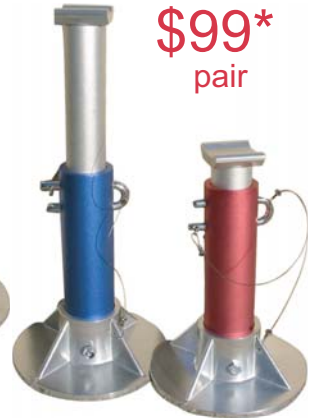

\$295*

1 tonne model

Stands

- 2 tonne and 6 tonne capacity
- 2 tonne model made from aluminium alloy
- 6 tonne model made from aluminium/steel

\$139*
pair

\$99*
pair

Ph: 1300 76 55 39 Fax: (07) 5478 9833

web: www.waranaimports.com